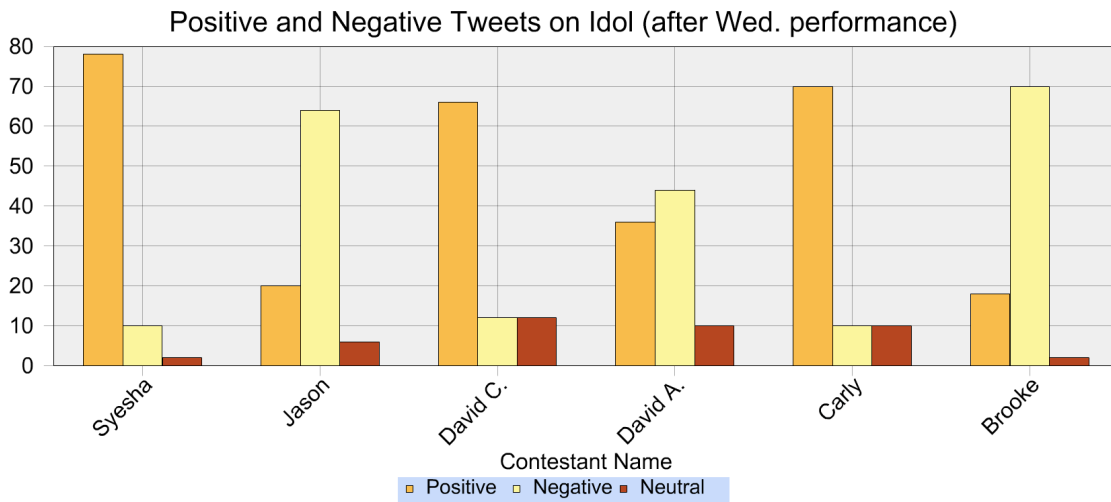

Bar Graphs

Positive and Negative Tweets on Idol (before Wed. performance)

Positive and Negative Tweets on Idol (after Wed. performance)

Positive and Negative Tweets on Idol (combined)