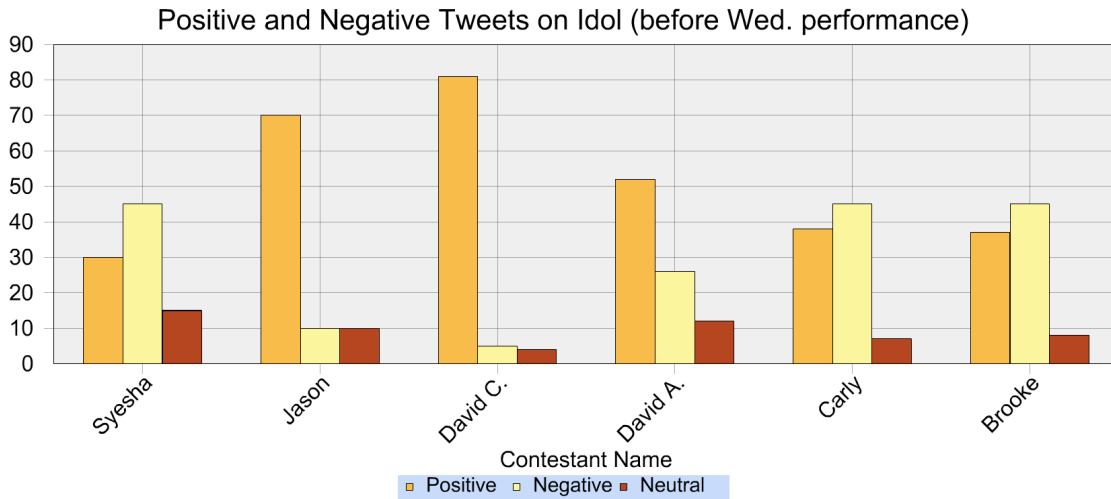

Bar Graphs

Positive and Negative Tweets on Idol (before Wed. performance)

Positive and Negative Tweets on Idol (after Wed. performance)

Positive and Negative Tweets on Idol (combined)